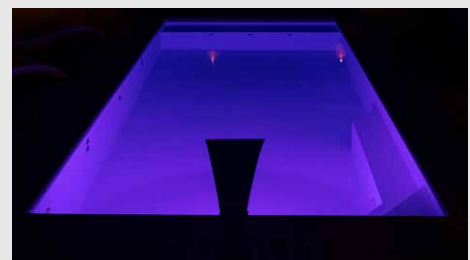

7. GREEN
Green

8. RED
Red

9. PURPLE
Purple

Dynamic programs

10. YELLOW DYNAMIC
Slowly shifting various yellow

11. BLUE DYNAMIC
Fast shifting various blue

The pool in the pictures has a white liner.

LED 170AP

Colour programs

1. DEEP BLUE SEA
Fixed Deep blue

2. DAYLIGHT BLUE
Fixed Light blue

3. SUNSET
Fixed Orange red

4. LOVE IS IN THE AIR
Fixed Red

5. FOREST SPRING
Fixed Green

6. THINK PINK
Fixed Pink

7. SUNSHINE
Fixed Yellow