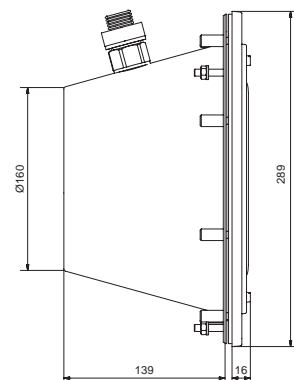

Liner, type LED