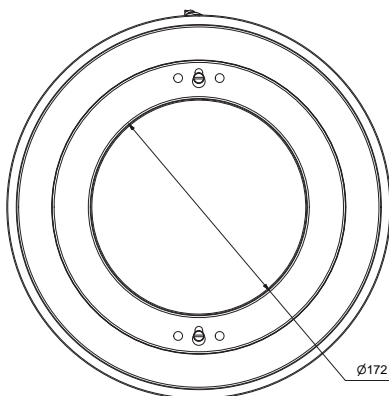

Made of acid proof stainless steel AISI 316L with polished front. Suits all types of installations. Supplied as a complete unit with a niche for simple installation.

Accessories see page 55.

Features

- Acid proof stainless steel AISI 316L
- LED lamp and cable in one unit
- Supplied as standard with a 4 m long 2-wire connecting cable
- RGB with 16 different programs, 1450 Lumen, 120° angle
- White LED, 2100 Lumen, 9000 Kelvin, 120° angle
- Diodes with up to 25.000 hours life time
- Colour synchronization with installation of more than one coloured light through mutal transformer
- Suitable for all types of swimming pools

Item no.	Type	Type LED RGB colored, 25W, 12V, IP68
123281	A-25RGB	For concrete pools. Supplied complete with niche.
123291	CA-25RGB	For liner pools. Supplied complete with lamp unit, niche, gasket, screws and a flange.

Item no.	Type	Type LED white, 28W, 12V, IP68
123381	A-28CW	For concrete pools. Supplied complete with niche.
123391	CA-28CW	For liner pools. Supplied complete with lamp unit, niche, gasket, screws and a flange.