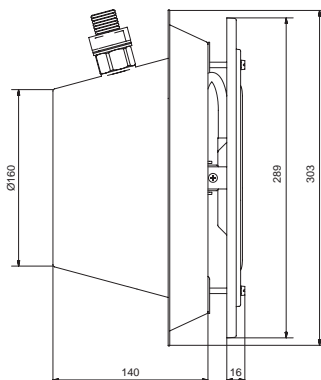

Item no.	Type	Type LED white, 28W, 12V, IP68
123381	A-28CW	For concrete pools. Supplied complete with niche.
123391	CA-28CW	For liner pools. Supplied complete with lamp unit, niche, gasket, screws and a flange.