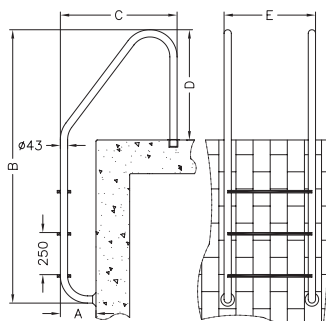

LADDER

Item no. 12380

Fixed ladder

Intended for fixing in the pool deck. Manufactured from polished stainless steel. Supplied with stainless steel steps, fixing details and escutcheons.

Dimensions (mm)						
Item no.	Steps	A	B	C	D	E
12380	3-steps	200	1578	710	630	543
12390	4-steps	200	1828	710	630	543

Item no. 123983

Hinged ladder

Intended for fixing to the pool deck. Manufactured from polished stainless steel. Equipped with lockable hinges to fix the ladder in a raised position to allow space for a pool cover. Supplied complete with hinges and stainless steel steps.

Dimensions (mm)						
Item no.	Steps	A	B	C	D	E
123983	3-steps	204	1627	643	668	543
123973	4-steps	204	1877	643	668	543

- **Polished** - For optimum finish.
- **Stainless steel AISI 304** - High quality and long life.
- **Sturdy steps** - Safe and dependable.
- **Integrated anti-slip treatment for the steps** - For increased safety.
- **Equipped with plastic end-caps** - Prevents damage to the pool wall.
- **Can be fitted in pools made of concrete, liner or building-block walls** - Suits all types of pool.