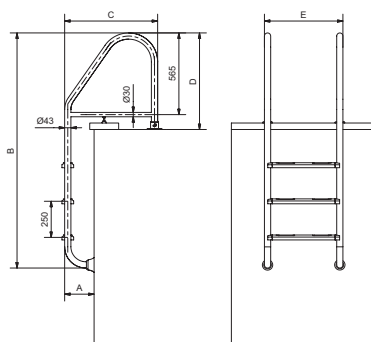

LADDER

Item no. 12380

Fixed ladder

Intended for fixing in the pool deck. Manufactured from polished stainless steel. Supplied with stainless steel steps, fixing details and escutcheons.

Dimensions (mm)						
Item no.	Steps	A	B	C	D	E
12380	3-steps	200	1578	710	630	543
12390	4-steps	200	1828	710	630	543

Item no. 123983

Hinged ladder

Intended for fixing to the pool deck. Manufactured from polished stainless steel. Equipped with lockable hinges to fix the ladder in a raised position to allow space for a pool cover. Supplied complete with hinges and stainless steel steps.

Dimensions (mm)						
Item no.	Steps	A	B	C	D	E
123983	3-steps	204	1627	643	668	543
123973	4-steps	204	1877	643	668	543

- **Polished** - For optimum finish.
- **Stainless steel AISI 304** - High quality and long life.
- **Sturdy steps** - Safe and dependable.
- **Integrated anti-slip treatment for the steps** - For increased safety.
- **Equipped with plastic end-caps** - Prevents damage to the pool wall.
- **Can be fitted in pools made of concrete, liner or building-block walls** - Suits all types of pool.