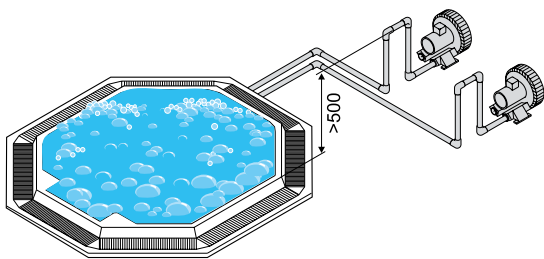

SIDE CHANNEL BLOWER FOR SPA AND SWIMMING POOLS

Item no. 81200

Accessories

Item no.	Description
81210	Filter (0,75-1,1kW)
81213	Filter (2,2-3,0kW)
81211	Silencer (0,75-1,1kW)
81212	Silencer (2,2-3,0kW)

Filter
Item no. 81210

Silencer
Item no. 81211

- **Blower housing, blower wheel and silencer housing made of aluminium** - For optimum quality and life.
- **Can be fitted vertically or horizontally** - For easy installation.
- **Can be equipped with a silencer** - For particularly quiet operation.
- **Can be fitted with a filter** - Prevents particles from entering the pool.
- **Constant air flow** - For secure and efficient operation.

INSTALLATION EXAMPLE

Technical data

Item no.	Type	kW	Voltage	Ampere	dB	Connection	Weight kg	Dimensions (mm)		
								A	B	C
81200	CS10	0,75	230/400	3,3 / 1,9	73	1½"	18,5	296	330	340
81201	CS20	1,1	230/400	4,3 / 2,5	75	1½"	22	360	360	400
81202	CS30	2,2	230/400	8,0 / 4,6	78	2"	36	395	445	450
81203	CS40	3,0	230/400	11,3 / 6,5	81	2"	40	395	445	450