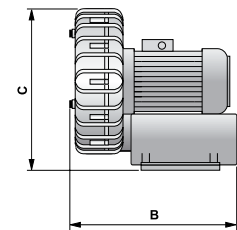

SIDE CHANNEL BLOWER FOR SPA AND SWIMMING POOLS

Item no. 81200

Accessories

Item no.	Description
81210	Filter (0,75-1,1kW)
81213	Filter (2,2-3,0kW)
81211	Silencer (0,75-1,1kW)
81212	Silencer (2,2-3,0kW)

Filter
Item no. 81210

Silencer
Item no. 81211

- **Blower housing, blower wheel and silencer housing made of aluminium** - For optimum quality and life.
- **Can be fitted vertically or horizontally** - For easy installation.
- **Can be equipped with a silencer** - For particularly quiet operation.
- **Can be fitted with a filter** - Prevents particles from entering the pool.
- **Constant air flow** - For secure and efficient operation.

INSTALLATION EXAMPLE

Technical data

Item no.	Type	kW	Voltage	Ampere	dB	Connection	Weight kg	Dimensions (mm)		
								A	B	C
81200	CS10	0,75	230/400	3,3 / 1,9	73	1½"	18,5	296	330	340
81201	CS20	1,1	230/400	4,3 / 2,5	75	1½"	22	360	360	400
81202	CS30	2,2	230/400	8,0 / 4,6	78	2"	36	395	445	450
81203	CS40	3,0	230/400	11,3 / 6,5	81	2"	40	395	445	450