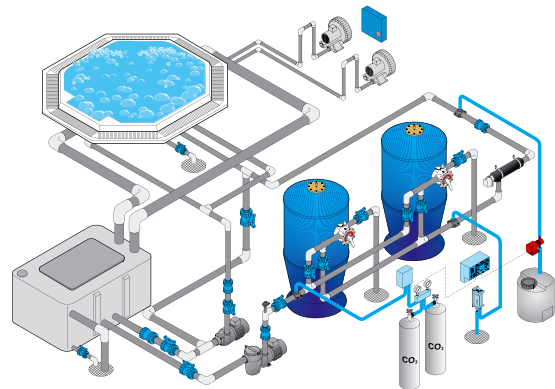

SIDE CHANNEL BLOWER FOR SPA AND SWIMMING POOLS

Item no. 81200

Accessories

Item no.	Description
81210	Filter (0,75-1,1kW)
81213	Filter (2,2-3,0kW)
81211	Silencer (0,75-1,1kW)
81212	Silencer (2,2-3,0kW)

Filter
Item no. 81210

Silencer
Item no. 81211

- **Blower housing, blower wheel and silencer housing made of aluminium** - For optimum quality and life.
- **Can be fitted vertically or horizontally** - For easy installation.
- **Can be equipped with a silencer** - For particularly quiet operation.
- **Can be fitted with a filter** - Prevents particles from entering the pool.
- **Constant air flow** - For secure and efficient operation.

INSTALLATION EXAMPLE

Technical data

Item no.	Type	kW	Voltage	Ampere	dB	Connection	Weight kg	Dimensions (mm)		
								A	B	C
81200	CS10	0,75	230/400	3,3 / 1,9	73	1½"	18,5	296	330	340
81201	CS20	1,1	230/400	4,3 / 2,5	75	1½"	22	360	360	400
81202	CS30	2,2	230/400	8,0 / 4,6	78	2"	36	395	445	450
81203	CS40	3,0	230/400	11,3 / 6,5	81	2"	40	395	445	450