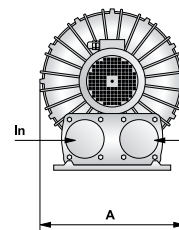

SIDE CHANNEL BLOWER FOR SPA AND SWIMMING POOLS

Item no. 81200

Accessories

Item no.	Description
81210	Filter (0,75-1,1kW)
81213	Filter (2,2-3,0kW)
81211	Silencer (0,75-1,1kW)
81212	Silencer (2,2-3,0kW)

Filter
Item no. 81210

Silencer
Item no. 81211

- **Blower housing, blower wheel and silencer housing made of aluminium** - For optimum quality and life.
- **Can be fitted vertically or horizontally** - For easy installation.
- **Can be equipped with a silencer** - For particularly quiet operation.
- **Can be fitted with a filter** - Prevents particles from entering the pool.
- **Constant air flow** - For secure and efficient operation.

INSTALLATION EXAMPLE

Technical data

Item no.	Type	kW	Voltage	Ampere	dB	Connection	Weight kg	Dimensions (mm)		
								A	B	C
81200	CS10	0,75	230/400	3,3 / 1,9	73	1½"	18,5	296	330	340
81201	CS20	1,1	230/400	4,3 / 2,5	75	1½"	22	360	360	400
81202	CS30	2,2	230/400	8,0 / 4,6	78	2"	36	395	445	450
81203	CS40	3,0	230/400	11,3 / 6,5	81	2"	40	395	445	450